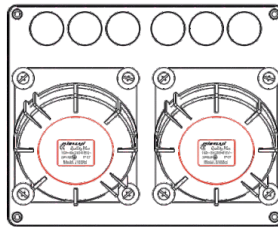

Model No.216-155 I
16A-5Pin Ang Socket IP-67
2 Nos.& Indicator