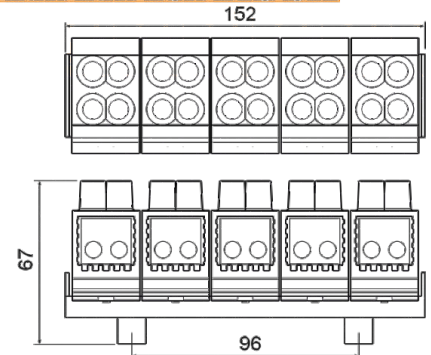

Model No.JCGT-01-16A
5 Pole
Cable size-
4 sq.mm sol. per pole

Model No.JCGT-02-32A
5 Pole
Cable size-
2x10 sq.mm sol. per pole

Model No.JCGT-03-63A
5 Pole
Cable size-
2x16 sq.mm sol. per pole

Model No. JCGT-04-100A , 5 Pole
Cable size - 2x25 sq. mm sol. per pole

Some Combinations of Junction Box With Sockets

Wall Mounting Sockets Box size 140x120x69

63A-5Pin Ang Socket

32A-5Pin Ang Socket

16A-5Pin Ang Socket

Model No.216-65M I
63A-5Pin Ang Socket IP-67
63A-4Pole MCB& Indicator