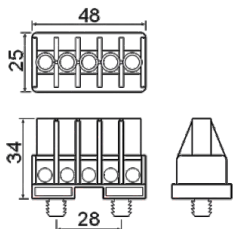

JEPJB 140

JEPJB 140

JEPJB 200

JEPJB 200

JCGT-01

JCGT-02

JCGT-03

JCGT-04

Model No.JCGT-01-16A
5 Pole
Cable size-
4 sq.mm sol. per pole

Model No.JCGT-02-32A
5 Pole
Cable size-
2x10 sq.mm sol. per pole

Model No.JCGT-03-63A
5 Pole
Cable size-
2x16 sq.mm sol. per pole

Model No. JCGT-04-100A , 5 Pole
Cable size - 2x25 sq. mm sol. per pole

Some Combinations of Junction Box With Sockets

Wall Mounting Sockets Box size 140x120x69

63A-5Pin Ang Socket

32A-5Pin Ang Socket

16A-5Pin Ang Socket

Model No.216-65M I
63A-5Pin Ang Socket IP-67
63A-4Pole MCB& Indicator