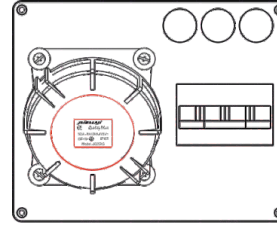

Model No.216-35M I
32A-5Pin Ang Socket IP-67
32A-4Pole MCB& Indicator