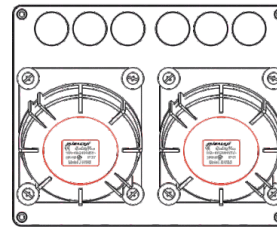

Model No.216-315 I
32A-5Pin Ang Socket IP-67
16A-5Pin Ang Socket IP-67
& Indicator