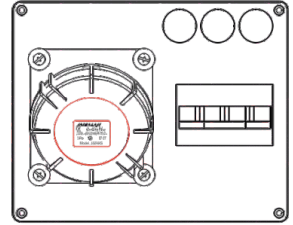

Model No.216-34M I
32A-4Pin Ang Socket IP-67
32A-4Pole MCB& Indicator