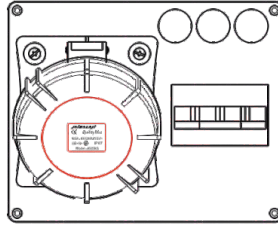

Model No.JCGT-01-16A
5 Pole
Cable size-
4 sq.mm sol. per pole

Model No.JCGT-02-32A
5 Pole
Cable size-
2x10 sq.mm sol. per pole

Model No.JCGT-03-63A
5 Pole
Cable size-
2x16 sq.mm sol. per pole

Model No. JCGT-04-100A , 5 Pole
Cable size - 2x25 sq. mm sol. per pole

Some Combinations of Junction Box With Sockets

Wall Mounting Sockets Box size 140x120x69

63A-5Pin Ang Socket

32A-5Pin Ang Socket

16A-5Pin Ang Socket

Model No.216-65M I
63A-5Pin Ang Socket IP-67
63A-4Pole MCB& Indicator