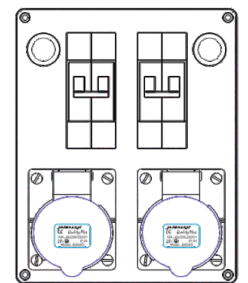

Model No.216-344
32A-4Pin Ang Socket IP-44
2 Nos.& Indicator

Model No.216-333
32A-3Pin Ang Socket IP-44
2 Nos.& Indicator

Model No.216-155
16A-5Pin Ang Socket IP-44
2 Nos.& Indicator

Model No.216-153
16A-5Pin Ang Socket IP-44
16A-3Pin Ang Socket IP-44
& Indicator

Model No.216-1333
16A-3Pin Ang Socket IP-44
3 Nos.& Indicator

Model No.216-133M
16A-3Pin Ang Socket IP-44
2Pole MCB -2Nos.each
& Indicator

Other Combinations available on request

Some Combinations of Sheet Steel Distribution Boxes With Sockets