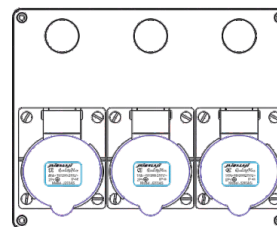

Model No.216-344
32A-4Pin Ang Socket IP-44
2 Nos.& Indicator

Model No.216-333
32A-3Pin Ang Socket IP-44
2 Nos.& Indicator

Model No.216-155
16A-5Pin Ang Socket IP-44
2 Nos.& Indicator

Model No.216-153
16A-5Pin Ang Socket IP-44
16A-3Pin Ang Socket IP-44
& Indicator

Model No.216-1333
16A-3Pin Ang Socket IP-44
3 Nos.& Indicator

Model No.216-133M
16A-3Pin Ang Socket IP-44
2Pole MCB -2Nos.each
& Indicator

Other Combinations available on request

Some Combinations of Sheet Steel Distribution Boxes With Sockets