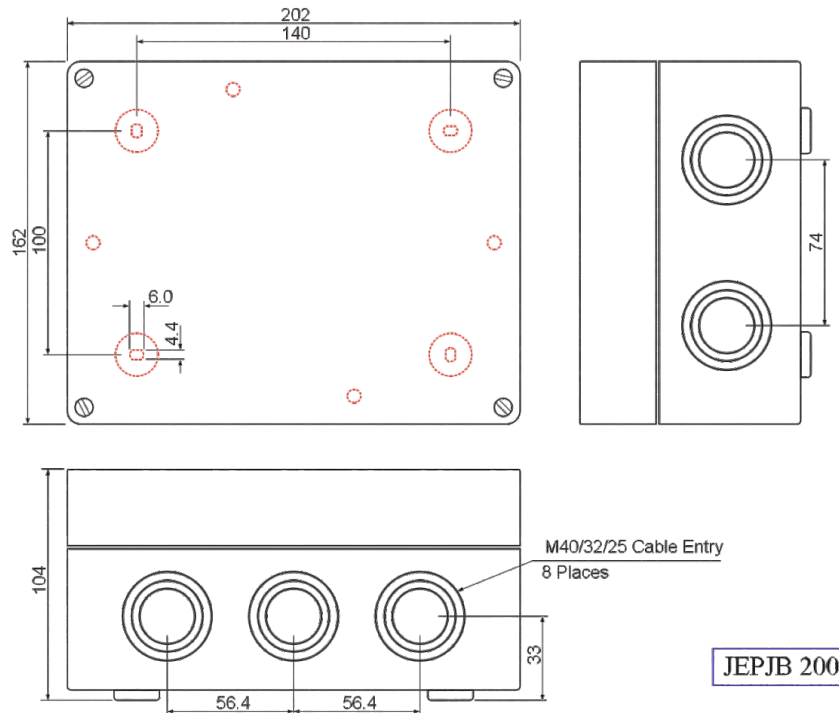

JEPJB 200

Model No.JCGT-01-16A
5 Pole
Cable size-
4 sq.mm sol. per pole

Model No.JCGT-02-32A
5 Pole
Cable size-
2x10 sq.mm sol. per pole

Model No.JCGT-03-63A
5 Pole
Cable size-
2x16 sq.mm sol. per pole

Model No. JCGT-04-100A , 5 Pole
Cable size - 2x25 sq. mm sol. per pole