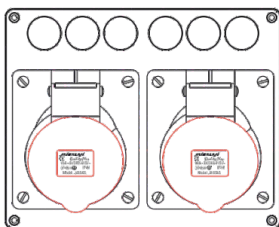

Model No.216-155
16A-5Pin Ang Socket IP-44
2 Nos.& Indicator