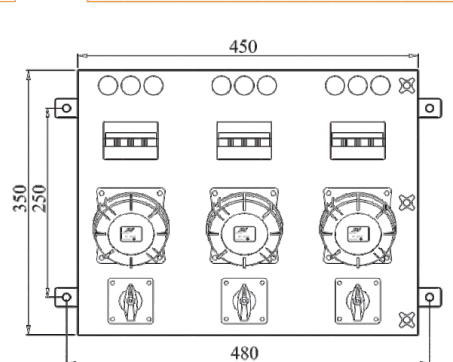

Distribution Box With Interlock 32A Socket, 32A 4 Pole MCB, 32A Rotary Switch & Indicator

Distribution Box With Interlock 32A Socket-3Nos, 32A 4 Pole MCB-3Nos, 32A Rotary Switch-3Nos & Indicator