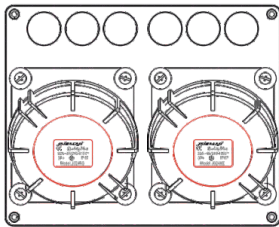

Model No.216-344 I
32A-4Pin Ang Socket IP-67
2 Nos.& Indicator