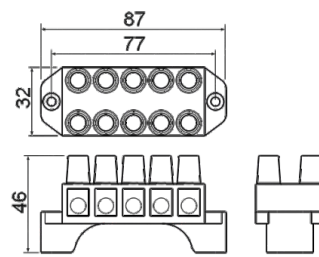

JEPJB 140

JEPJB 140

JEPJB 200

JEPJB 200

JCGT-01

JCGT-02

JCGT-03

JCGT-04

Model No.JCGT-01-16A
5 Pole
Cable size-
4 sq.mm sol. per pole

Model No.JCGT-02-32A
5 Pole
Cable size-
2x10 sq.mm sol. per pole

Model No.JCGT-03-63A
5 Pole
Cable size-
2x16 sq.mm sol. per pole

Model No. JCGT-04-100A , 5 Pole
Cable size - 2x25 sq. mm sol. per pole

Some Combinations of Junction Box With Sockets

Wall Mounting Sockets Box size 140x120x69

63A-5Pin Ang Socket

32A-5Pin Ang Socket

16A-5Pin Ang Socket

Model No.216-65M I
63A-5Pin Ang Socket IP-67
63A-4Pole MCB& Indicator