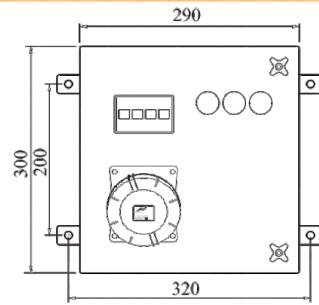

Distribution Box With 32A Socket, 32A 4 Pole MCB, & Indicator