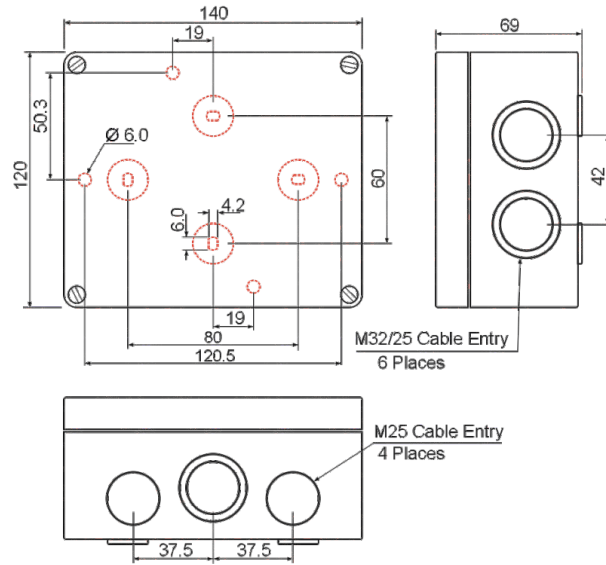

JEPJB 86

JEPJB 140