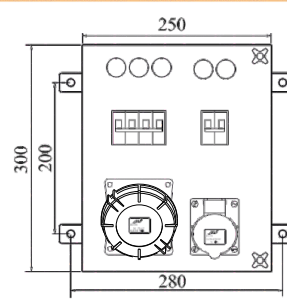

Model No.216-1333
16A-3Pin Ang Socket IP-44
3 Nos.& Indicator

Model No.216-133M
16A-3Pin Ang Socket IP-44
2Pole MCB -2Nos.each
& Indicator

Other Combinations available on request

Some Combinations of Sheet Steel Distribution Boxes With Sockets

Distribution Box With 63A Socket, 63A 4 Pole MCB, & Indicator

Distribution Box With 32A Socket, 32A 4 Pole MCB, & Indicator

Distribution Box With 32A, 16A Sockets, 32A & 16A MCB, & Indicator

Distribution Box With 32A, 16A Sockets, 32A & 16A MCB, & Indicator