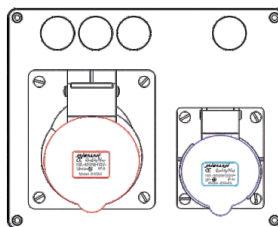

Model No.216-344
32A-4Pin Ang Socket IP-44
2 Nos.& Indicator

Model No.216-333
32A-3Pin Ang Socket IP-44
2 Nos.& Indicator

Model No.216-155
16A-5Pin Ang Socket IP-44
2 Nos.& Indicator

Model No.216-153
16A-5Pin Ang Socket IP-44
16A-3Pin Ang Socket IP-44
& Indicator

Model No.216-1333
16A-3Pin Ang Socket IP-44
3 Nos.& Indicator

Model No.216-133M
16A-3Pin Ang Socket IP-44
2Pole MCB -2Nos.each
& Indicator

Other Combinations available on request

Some Combinations of Sheet Steel Distribution Boxes With Sockets