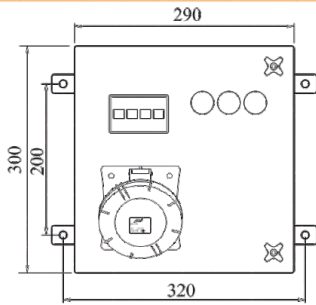

Some Combinations of Sheet Steel Distribution Boxes With Sockets

Distribution Box With 63A Socket, 63A 4 Pole MCB, & Indicator