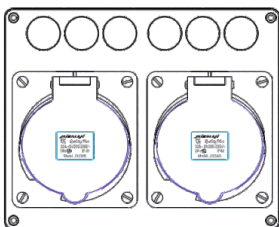

Model No.216-344 I
32A-4Pin Ang Socket IP-67
2 Nos.& Indicator

Model No.216-155 I
16A-5Pin Ang Socket IP-67
2 Nos.& Indicator

Model No.216-315 I
32A-5Pin Ang Socket IP-67
16A-5Pin Ang Socket IP-67
& Indicator

Model No.216-344
32A-4Pin Ang Socket IP-44
2 Nos.& Indicator

Model No.216-333
32A-3Pin Ang Socket IP-44
2 Nos.& Indicator

Model No.216-155
16A-5Pin Ang Socket IP-44
2 Nos.& Indicator

Model No.216-153
16A-5Pin Ang Socket IP-44
16A-3Pin Ang Socket IP-44
& Indicator

Model No.216-1333
16A-3Pin Ang Socket IP-44
3 Nos.& Indicator

Model No.216-133M
16A-3Pin Ang Socket IP-44
2Pole MCB -2Nos.each
& Indicator

Other Combinations available on request

Some Combinations of Sheet Steel Distribution Boxes With Sockets