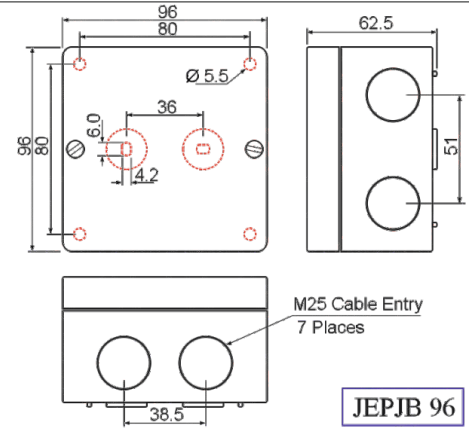

JEPJB 140

JEPJB 96

JEPJB 96

JEPJB 86

JEPJB 86

JEPJB 86

JEPJB 96

JEPJB 96

Model No.JCGT-01-16A
5 Pole
Cable size-
4 sq.mm sol. per pole

Model No.JCGT-02-32A
5 Pole
Cable size-
2x10 sq.mm sol. per pole

Model No.JCGT-03-63A
5 Pole
Cable size-
2x16 sq.mm sol. per pole

Model No. JCGT-04-100A , 5 Pole
Cable size - 2x25 sq. mm sol. per pole

Some Combinations of Junction Box With Sockets

Wall Mounting Sockets Box size 140x120x69

63A-5Pin Ang Socket

32A-5Pin Ang Socket

16A-5Pin Ang Socket

Model No.216-65M I
63A-5Pin Ang Socket IP-67
63A-4Pole MCB& Indicator