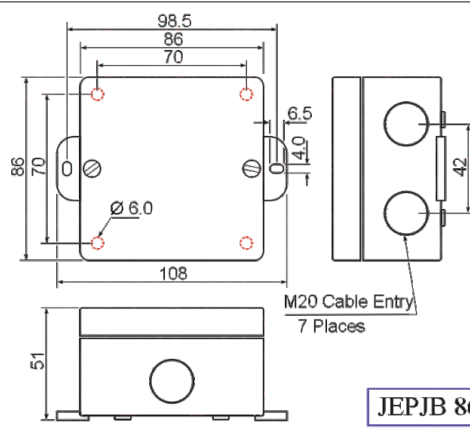

JEPJB 140

JEPJB 96

JEPJB 96

JEPJB 86

JEPJB 86

JEPJB 86

JEPJB 96

JEPJB 96

Model No.JCGT-01-16A
5 Pole
Cable size-
4 sq.mm sol. per pole

Model No.JCGT-02-32A
5 Pole
Cable size-
2x10 sq.mm sol. per pole

Model No.JCGT-03-63A
5 Pole
Cable size-
2x16 sq.mm sol. per pole

Model No. JCGT-04-100A , 5 Pole
Cable size - 2x25 sq. mm sol. per pole

Some Combinations of Junction Box With Sockets

Wall Mounting Sockets Box size 140x120x69

63A-5Pin Ang Socket

32A-5Pin Ang Socket

16A-5Pin Ang Socket

Model No.216-65M I
63A-5Pin Ang Socket IP-67
63A-4Pole MCB& Indicator