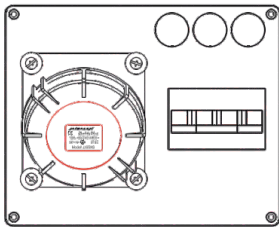

Model No.JCGT-01-16A
5 Pole
Cable size-
4 sq.mm sol. per pole

Model No.JCGT-02-32A
5 Pole
Cable size-
2x10 sq.mm sol. per pole

Model No.JCGT-03-63A
5 Pole
Cable size-
2x16 sq.mm sol. per pole

Model No. JCGT-04-100A , 5 Pole
Cable size - 2x25 sq. mm sol. per pole

Some Combinations of Junction Box With Sockets

Wall Mounting Sockets Box size 140x120x69

63A-5Pin Ang Socket

32A-5Pin Ang Socket

16A-5Pin Ang Socket

Model No.216-65M I
63A-5Pin Ang Socket IP-67
63A-4Pole MCB& Indicator

Model No.216-35M I
32A-5Pin Ang Socket IP-67
32A-4Pole MCB& Indicator

Model No.216-34M I
32A-4Pin Ang Socket IP-67
32A-4Pole MCB& Indicator

Model No.216-15M I
16A-5Pin Ang Socket IP-67
16A-4Pole MCB& Indicator