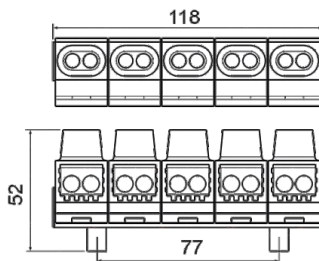

Model No.JCGT-01-16A
5 Pole
Cable size-
4 sq.mm sol. per pole

Model No.JCGT-02-32A
5 Pole
Cable size-
2x10 sq.mm sol. per pole

Model No.JCGT-03-63A
5 Pole
Cable size-
2x16 sq.mm sol. per pole

Model No. JCGT-04-100A , 5 Pole
Cable size - 2x25 sq. mm sol. per pole