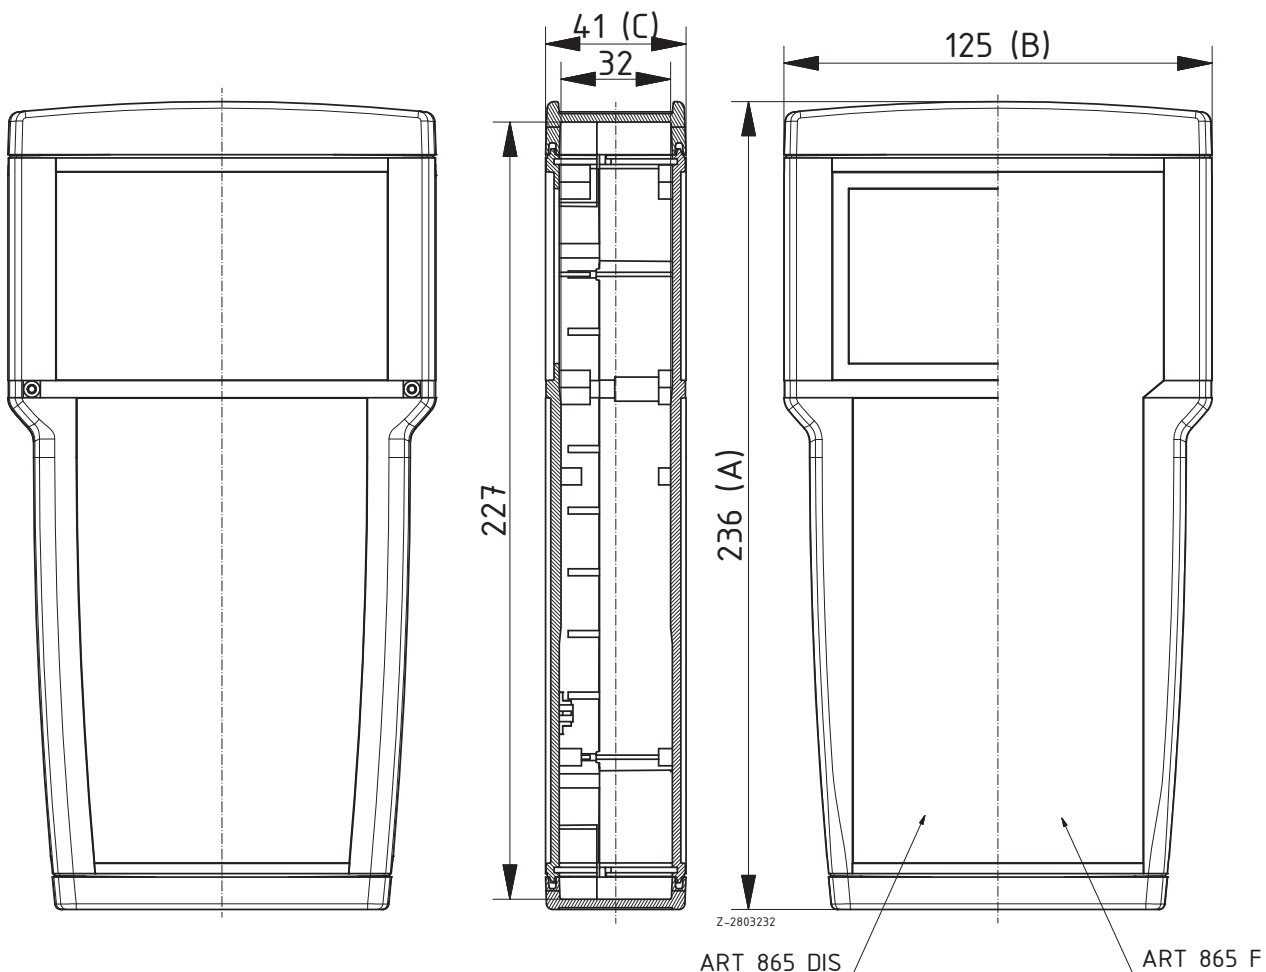

Enclosure with display opening and membrane keypad area

Model	Order no.	A	B	C	Note
ART 865 DIS	34186512	236	125	41	Membrane keypad area 84.9 x 135.9 x 1.5 mm deep
ART 865 DIS mit BE 30	34186582*	236	125	42	Membrane keypad area 84.9 x 135.9 x 1.5 mm deep
ART 865 DIS mit BE 60	34186592*	236	125	42	Membrane keypad area 84.9 x 135.9 x 1.5 mm deep

Scope of delivery: Lid and base including fitted, tool-operated snap locks for caps. Versions BE... with additional battery compartment BE 30 or BE 60

PU = 5 pieces

Please order caps and display screens separately.