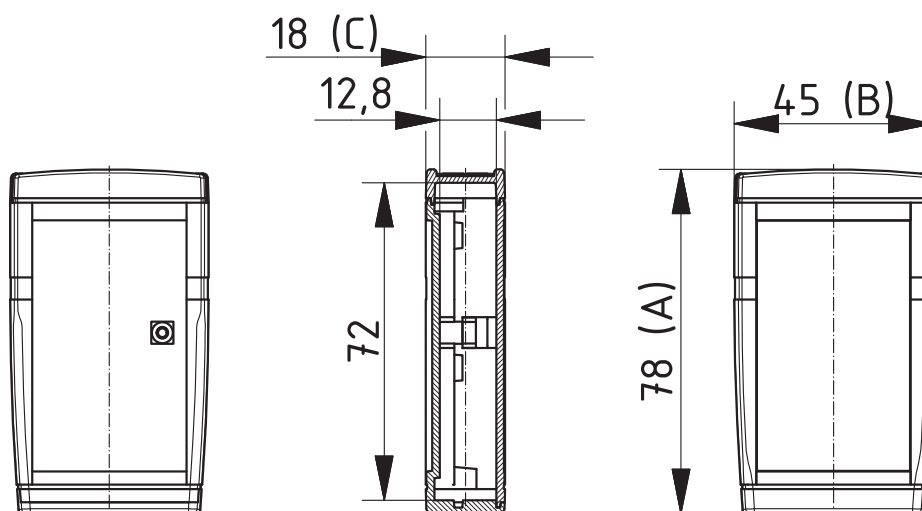

BOPLA-Arteb 115 | Enclosures

Enclosure with continuous membrane keypad area

Model	Order no.	A	B	C	Note
ART 115 F	34111511	78	45	18	Membrane keypad area 34.8 x 56.9 x 1.5 mm deep

Scope of delivery: Lid and base, screw cover, screw

PU = 5 pieces

Note: Please order caps separately.

If you wish to leave the enclosure completely accessible, there is no need for the screws, and only the screw covers provide a flush close for the base.

For accessories, please see the end of the chapter