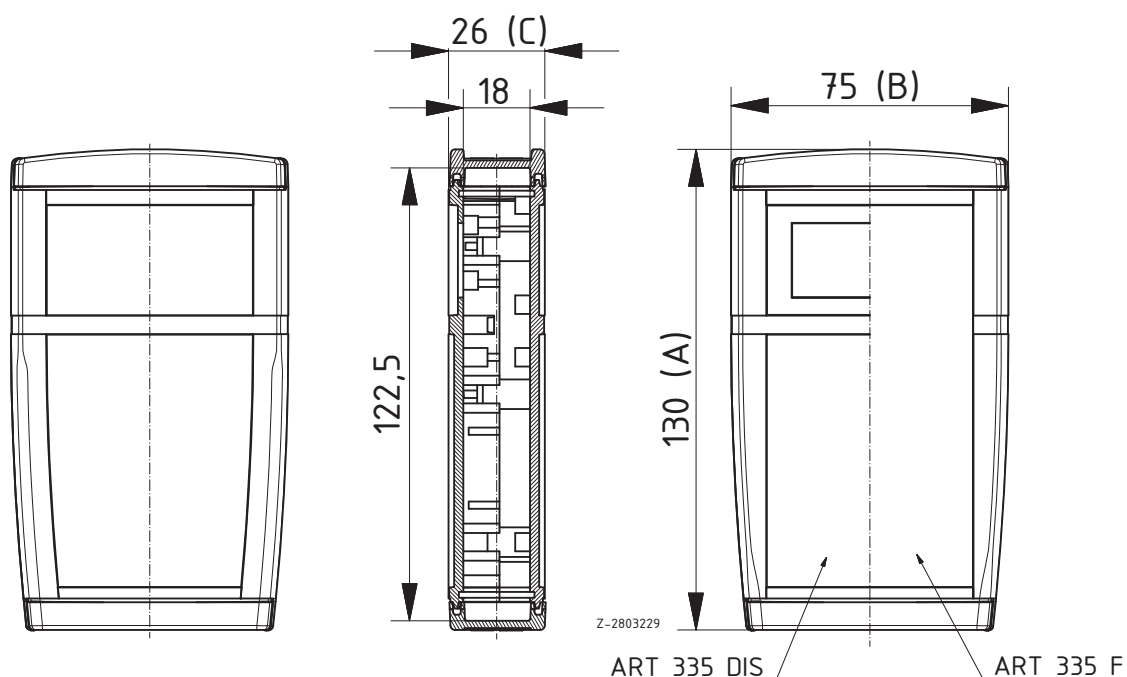

Enclosure with display opening and membrane keypad area

Model	Order no.	A	B	C	Note
ART 335 DIS	34133512	130	75	26	Membrane keypad area 55.8 x 68.4 x 1.5 mm deep

Scope of delivery: Lid and base

PU = 5 pieces

Please order caps and display screens separately.