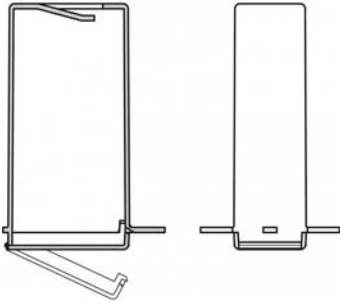

BOPLA-Arteb | Accessories

Battery shafts with integrated front panels, PP

Model	Order no.	Note
ART 555 BEU-2MN	34155561	For battery holder BH 2MN (2 mignon batteries) or for 9V block battery in ART 555
ART 655 BEU-2MN	34165561	For battery holder BH 2MN (2 mignon batteries) or for 9V block battery in ART 655
ART 865 BEU-2MN	34186561	For battery holder BH 2MN (2 mignon batteries) or for 9V block battery in ART 865

Scope of delivery: PU = 5 pieces

Note: For mounting, insert the front panel in the enclosure behind the caps.