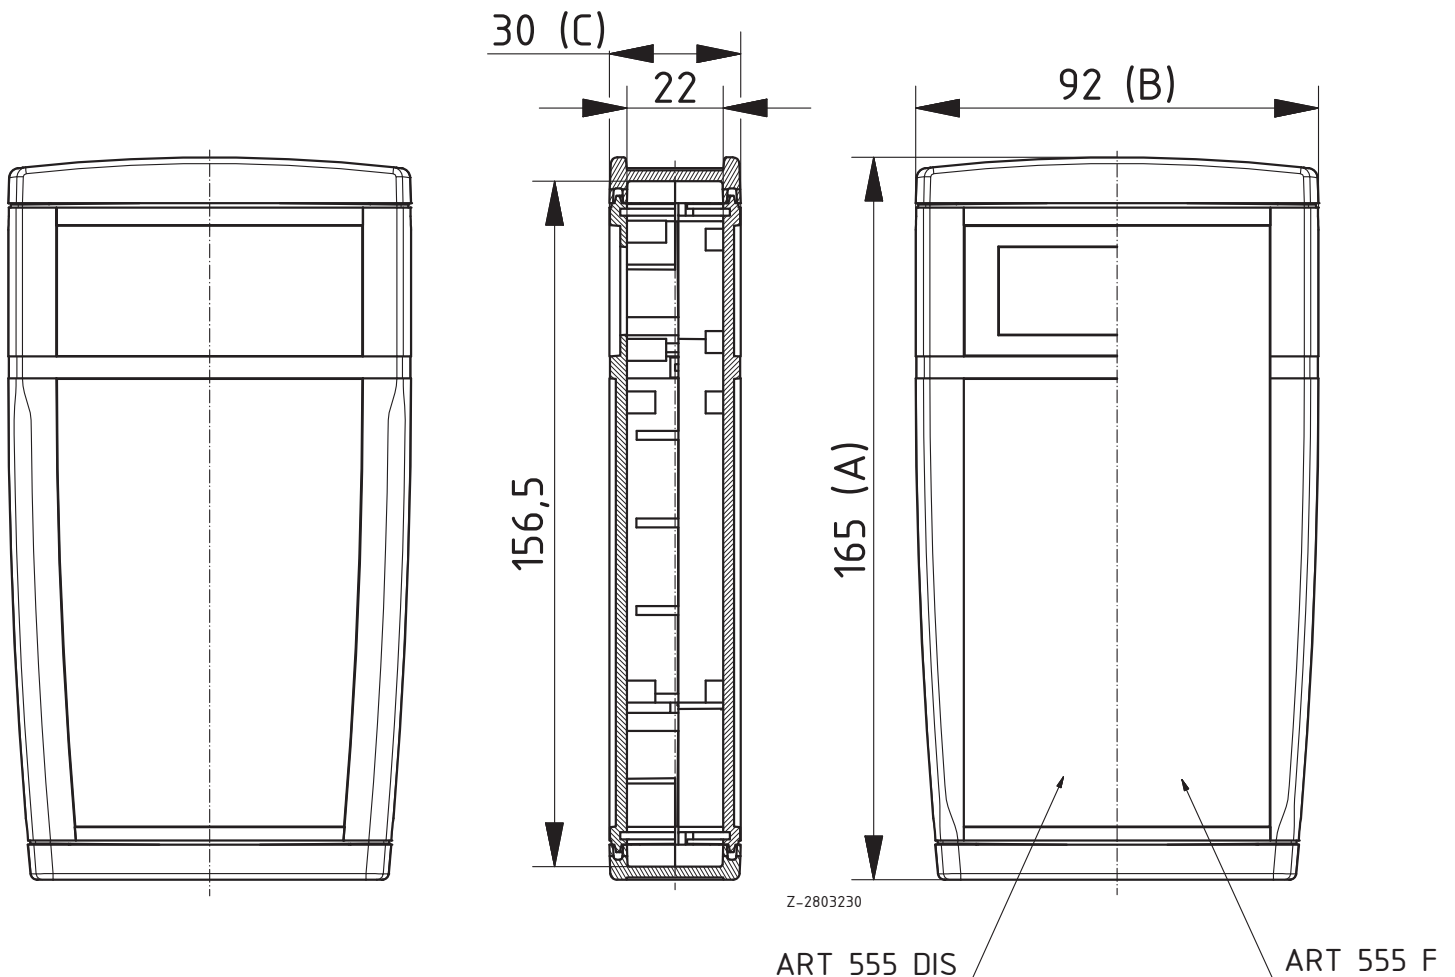

Enclosure with display opening and membrane keypad area

Model	Order no.	A	B	C	Note
ART 555 DIS	34155512	165	92	30	Membrane keypad area 69.9 x 102.4 x 1.5 mm deep
ART 555 DIS mit BE 30	34155582*	165	92	30	Membrane keypad area 69.9 x 102.4 x 1.5 mm deep
ART 555 DIS mit BE 60	34155592*	165	92	30	Membrane keypad area 69.9 x 102.4 x 1.5 mm deep

Scope of delivery: Lid and base including fitted, tool-operated snap locks for caps. Versions BE... with additional battery compartment BE 30 or BE 60

PU = 5 pieces

Please order caps and display screens separately.