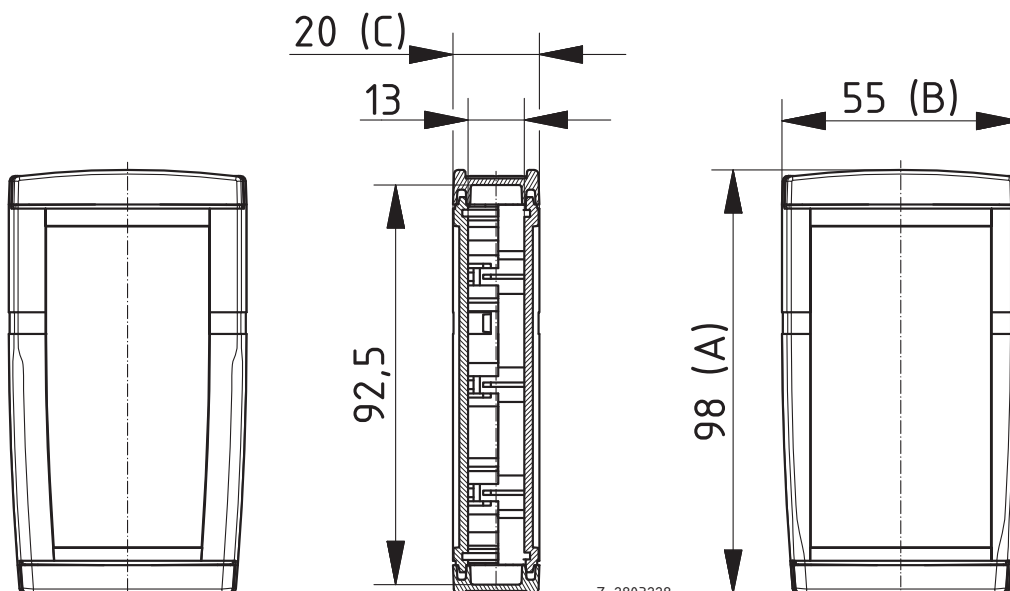

BOPLA-Arteb 225 | Enclosures

Enclosure with continuous membrane keypad area

Model	Order no.	A	B	C	Note
ART 225 F	34122511	98	55	20	Membrane keypad area lid 42 x 74.4 x 1.5 mm deep

Scope of delivery: Lid and base

PU = 5 pieces

Note: Please order caps separately.

Z-2803228