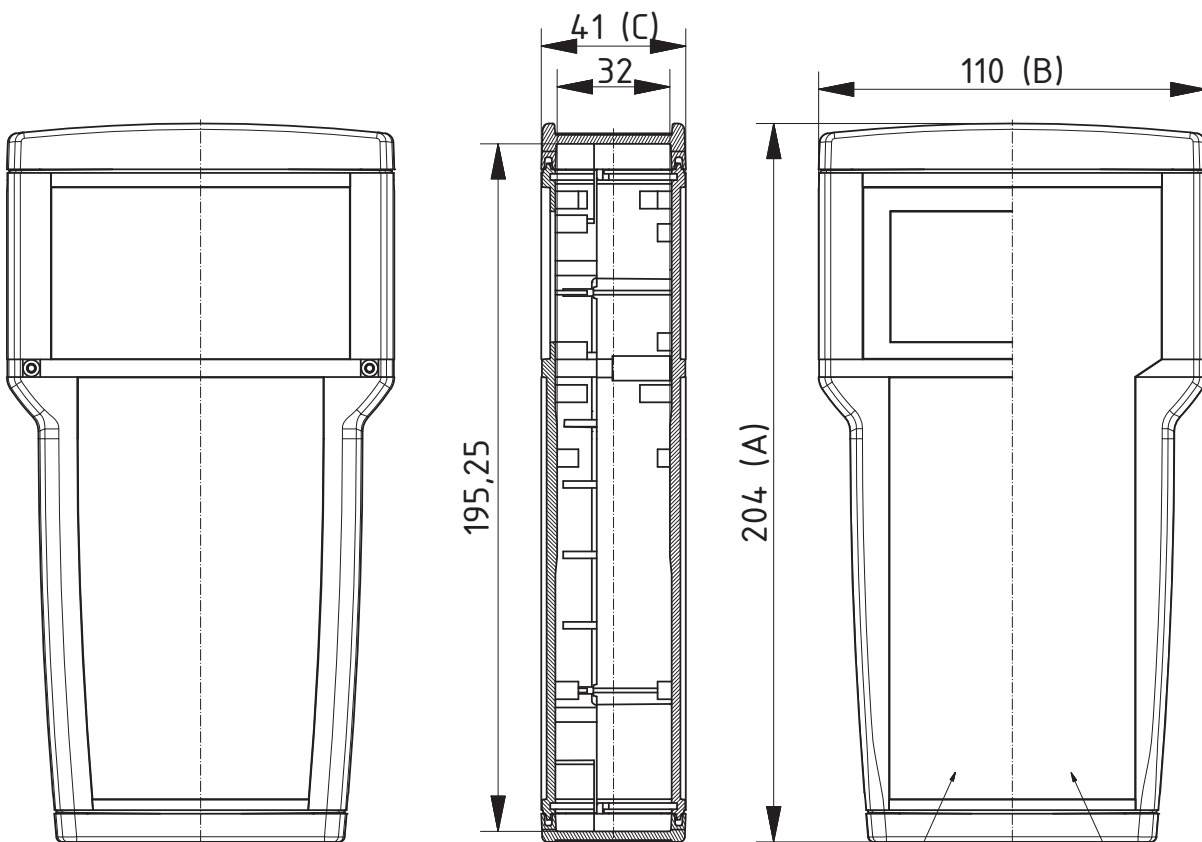

Z-2803231

ART 655 DIS

ART 655 F