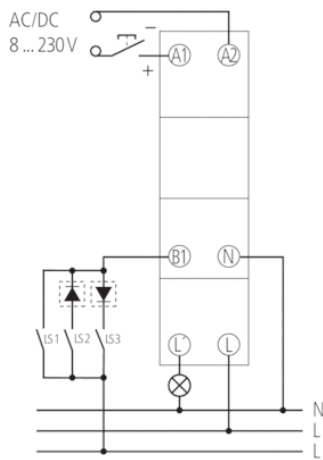

Connection example