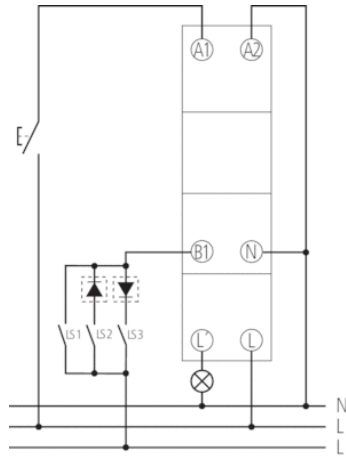

Connection example