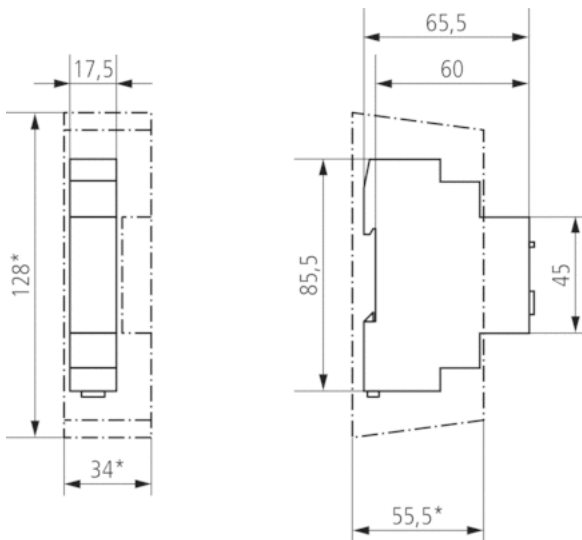

## Technical data

Operating voltage	230 V AC
Frequency	50 Hz
Width	1 modules
Installation type	DIN rail
Stand-by consumption	~0,2 W
Capacity loss max.	4,5 W
Incandescent/halogen lamp load	400 W
Transformer electronic (C)	300 W
Transformer inductive (L)	400 W
Energy saving lamps	Trailing edge: 400 W
LED lamp	Trailing edge: 400 W
Ambient temperature	-30 °C ... +50 °C
Protection class	II
Type of protection	IP 20

### Scale drawings

### Wall mounting kit 17,5 mm

- Article number: 9070065  
Details ▶ [www.theben.de](http://www.theben.de)