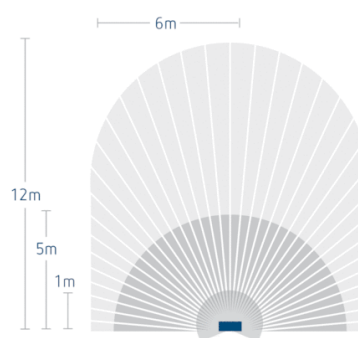

Description

- LED spotlight with motion detector
- 1 LED spot with 32 W (equivalent to 230 W Halogen spotlight)
- Suitable for outdoor use
- Automatic lighting control based on presence and brightness
- Additional light switch output (relay 230 V AC)
- 180° detection angle at a detection range of 12 m
- Additional creep under protection with 220° detection angle at a detection range of 1 m
- Sensor head can be turned by $\pm 90^\circ$ horizontally
- Spotlight can be swivelled $\pm 90^\circ$ horizontally, and adjusted 55° downwards
- Area limit via lens attachment
- Single-handed plug-in installation
- Instant start-up possible via factory preset
- Adjustable lux value and switch-off delay
- Settings can be changed without tools
- Optional purely twilight-dependent control
- Master/master switching
- Additional spacer included. For flexible installation (cable entry below, side, top and more space for cables) and an increased angle of rotation for spotlight
- Not suitable for dimming application

Article number: 1020976

Connection example

Detection range

Mounting height (A)	Head on to (r)	Diagonally (t)
2 m	5 m	12 m
2,5 m	5 m	12 m
3 m	5 m	10 m
3,5 m	3 m	9 m
4 m	3 m	7 m

Scale drawings