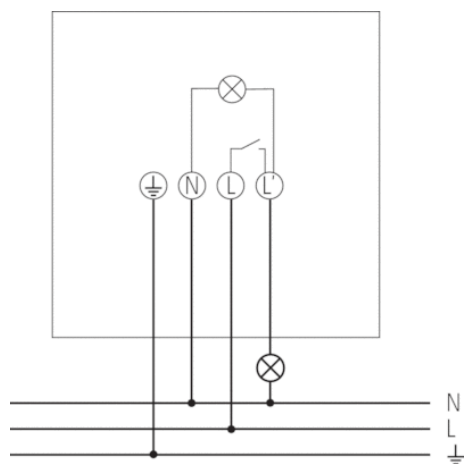

Description

- LED spotlight with motion detector
- 1 LED spot with 32 W (equivalent to 230 W Halogen spotlight)
- Suitable for outdoor use
- Automatic lighting control based on presence and brightness
- Additional light switch output (relay 230 V AC)
- 180° detection angle at a detection range of 12 m
- Additional creep under protection with 220° detection angle at a detection range of 1 m
- Sensor head can be turned by $\pm 90^\circ$ horizontally
- Spotlight can be swivelled $\pm 90^\circ$ horizontally, and adjusted 55° downwards
- Area limit via lens attachment
- Single-handed plug-in installation
- Instant start-up possible via factory preset
- Adjustable lux value and switch-off delay
- Settings can be changed without tools
- Optional purely twilight-dependent control
- Master/master switching
- Additional spacer included. For flexible installation (cable entry below, side, top and more space for cables) and an increased angle of rotation for spotlight
- Not suitable for dimming application

Article number: 1020976

Connection example

Detection range

Mounting height (A)	Head on to (r)	Diagonally (t)
2 m	5 m	12 m
2,5 m	5 m	12 m
3 m	5 m	10 m
3,5 m	3 m	9 m
4 m	3 m	7 m

Scale drawings