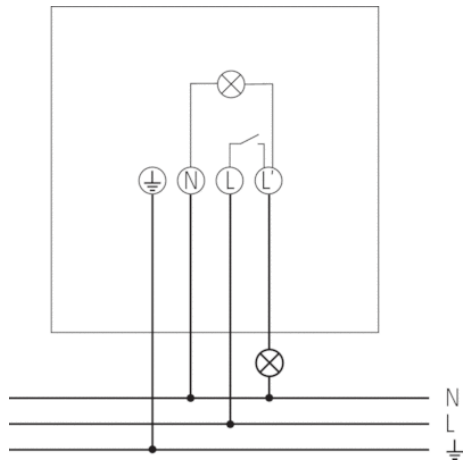

Description

- LED spotlight with motion detector
- 1 LED spot with 32 W (equivalent to 230 W Halogen spotlight)
- Suitable for outdoor use
- Automatic lighting control based on presence and brightness
- Additional light switch output (relay 230 V AC)
- 180° detection angle at a detection range of 12 m
- Additional creep under protection with 220° detection angle at a detection range of 1 m
- Sensor head can be turned by $\pm 90^\circ$ horizontally
- Spotlight can be swivelled $\pm 90^\circ$ horizontally, and adjusted 55° downwards
- Area limit via lens attachment
- Single-handed plug-in installation
- Instant start-up possible via factory preset
- Adjustable lux value and switch-off delay
- Settings can be changed without tools
- Optional purely twilight-dependent control
- Master/master switching
- Additional spacer included. For flexible installation (cable entry below, side, top and more space for cables) and an increased angle of rotation for spotlight
- Not suitable for dimming application

Article number: 1020975

Connection example

Detection range

Mounting height (A)	Head on to (r)	Diagonally (t)
2 m	5 m	12 m
2,5 m	5 m	12 m
3 m	5 m	10 m
3,5 m	3 m	9 m
4 m	3 m	7 m

Scale drawings