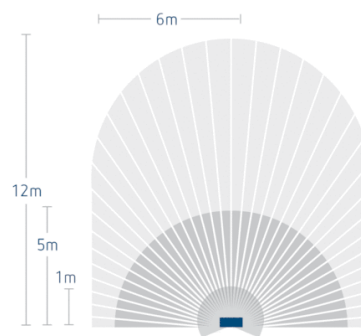

Description

- LED spotlight with motion detector
- 1 LED spot with 32 W (equivalent to 230 W Halogen spotlight)
- Suitable for outdoor use
- Automatic lighting control based on presence and brightness
- Additional light switch output (relay 230 V AC)
- 180° detection angle at a detection range of 12 m
- Additional creep under protection with 220° detection angle at a detection range of 1 m
- Sensor head can be turned by $\pm 90^\circ$ horizontally
- Spotlight can be swivelled $\pm 90^\circ$ horizontally, and adjusted 55° downwards
- Area limit via lens attachment
- Single-handed plug-in installation
- Instant start-up possible via factory preset
- Adjustable lux value and switch-off delay
- Settings can be changed without tools
- Optional purely twilight-dependent control
- Master/master switching
- Additional spacer included. For flexible installation (cable entry below, side, top and more space for cables) and an increased angle of rotation for spotlight
- Not suitable for dimming application

Article number: 1020975

Connection example

Detection range

Mounting height (A)	Head on to (r)	Diagonally (t)
2 m	5 m	12 m
2,5 m	5 m	12 m
3 m	5 m	10 m
3,5 m	3 m	9 m
4 m	3 m	7 m

Scale drawings