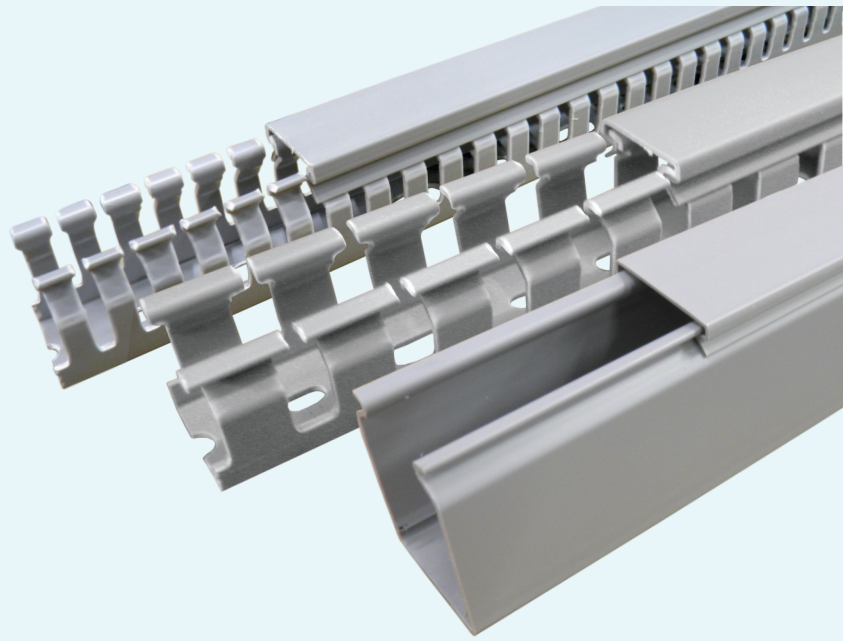

www.trinitytouch.co.uk

UK

MBS, Unit 3 Cronin Courtyard, Weldon South
Industrial Estate Corby, Northants, NN18 8AG, UK
Tel: +44 (0) 1536 400641
Fax: +44 (0) 1536 268043

WIRING DUCTS

- Narrow Slot
- Wide Slot
- Un-Slotted (Solid Wall)